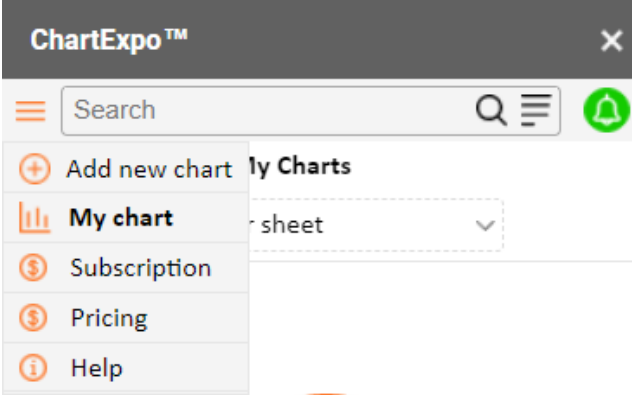

Click on the Menu

Add new chart

Click on Subscription

Add new chart

ChartExpo™

Subscribe

User name:	
Subscription status:	
Start date:	
End date:	

Only \$10 per user per month for all charts