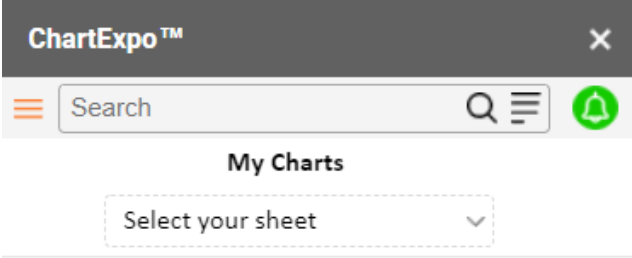

Click on the Menu

Add new chart

Click on Subscription

Add new chart

ChartExpo™

Subscribe

User name:	
Subscription status:	
Start date:	
End date:	

Only \$10 per user per month for all charts